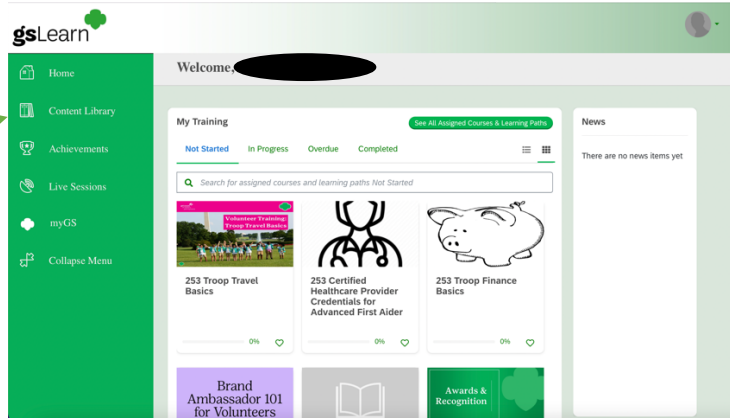

Accessing New Leader Training

Go to gsep.org

Click on MYGS

Log in

Click on gsLearn

Click on Content Library

This is the training you need to do