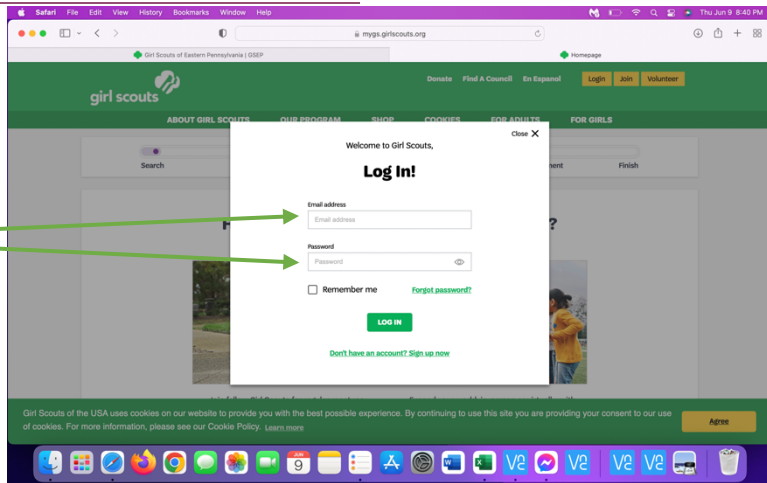

Accessing New Leader Training

Go to gsep.org

Click on MYGS

Log in

Click on gsLearn

Click on Content Library

This is the training you need to do