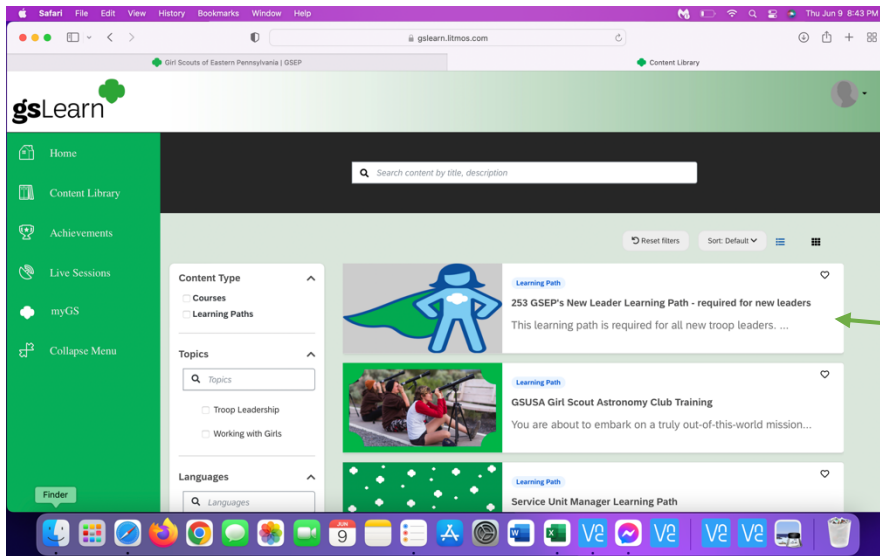

Accessing New Leader Training

Go to gsep.org

Click on MYGS

Log in

Click on gsLearn

Click on Content Library

This is the training you need to do