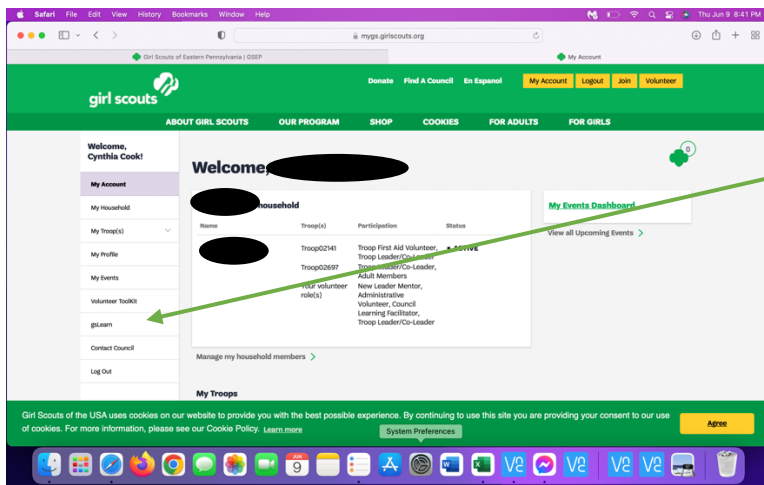

Accessing New Leader Training

Go to gsep.org

Click on MYGS

Log in

Click on gsLearn

Click on Content Library

This is the training you need to do